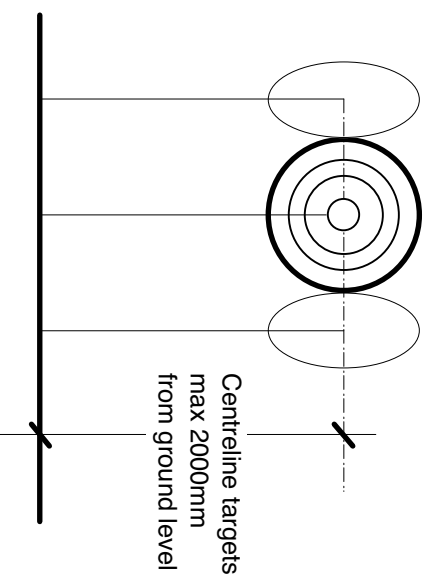

**SCORING  
Based on FITA  
80cm face**

**APPROACH**

**CENTRE  
(SIDE SHOT)**

**PARTHIAN**

DO NOT SCALE

**TRACK ELEVATION**

Angle may be modified for beginners practice if necessary

**TARGET CLUSTER LAYOUT BASED ON FITA 80CM FACE**